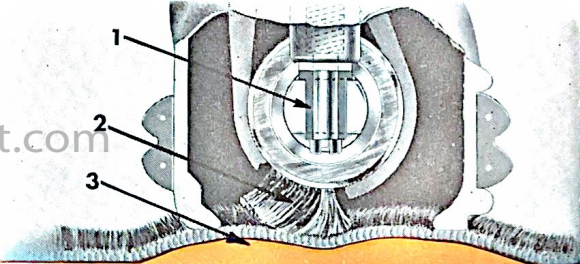

## Kirby Features

- ★ SANI EM-TOR, does away with messy bag emptying.
- ★ TOE-TOUCH CONTROL, adjusts the rug-cleaner nozzle to the right height for efficient cleaning.
- ★ SAFETY-SWITCH, eliminates danger from moving parts.
- ★ DETACHABLE CORD, eliminates cord troubles.
- ★ ADJUSTABLE FLOODLIGHT, used to spotlight dirt in dark corners or for more general illumination.
- ★ INDESTRUCTIBLE START-STOP SWITCH, does away with switch trouble.
- ★ FLEXIBILITY AND ADAPTABILITY of the various units to accomplish all home renovation tasks.

★ Exclusively "Kirby"

**Triple-Cushioned VIBRATION CLEANING ACTION:**

**TOE-TOUCH CONTROL**  
A touch of the toe makes the height of the nozzle just right for each carpet.

*Important in the cleaning of rugs!*