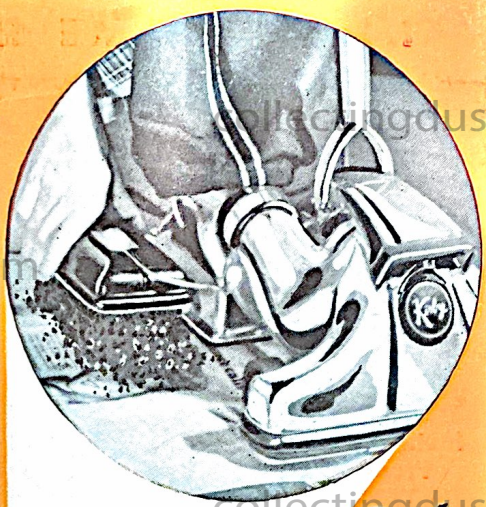

## Kirby Features

- ★ SANI EM-TOR, does away with messy bag emptying.
- ★ TOE-TOUCH CONTROL, adjusts the rug-cleaner nozzle to the right height for efficient cleaning.
- ★ SAFETY-SWITCH, eliminates danger from moving parts.
- ★ DETACHABLE CORD, eliminates cord troubles.
- ★ ADJUSTABLE FLOODLIGHT, used to spotlight dirt in dark corners or for more general illumination.
- ★ INDESTRUCTIBLE START-STOP SWITCH, does away with switch trouble.
- ★ FLEXIBILITY AND ADAPTABILITY of the various units to accomplish all home renovation tasks.

★ Exclusively "Kirby"

**Triple-Cushioned VIBRATION CLEANING ACTION:**

**TOE-TOUCH CONTROL**  
A touch of the toe makes the height of the nozzle just right for each carpet.

*Important in the cleaning of rugs!*

1. Rubber sleeve cushion.
2. Cushioning resilient bristles.
3. Air cushions under rug.

Manufactured by **THE SCOTT & FETZER COMPANY**  
Cleveland 2, Ohio, U. S. A.

**EMPIRE SERVICES INC.**  
Box 125  
Spokane 2, Washington  
Phone Walnut 4661

Dealer's Name .....

PRINTED IN U. S. A.

*Take a New Look..*

**NO MORE MESSY BAG EMPTYING — WITH EXCLUSIVE SANI EM-TOR**

**Rug Cleaner**

**2. Empty dirt with Sani Em-Tor**

**1. Shake down dirt**

**No More Messy Bag Emptying!**