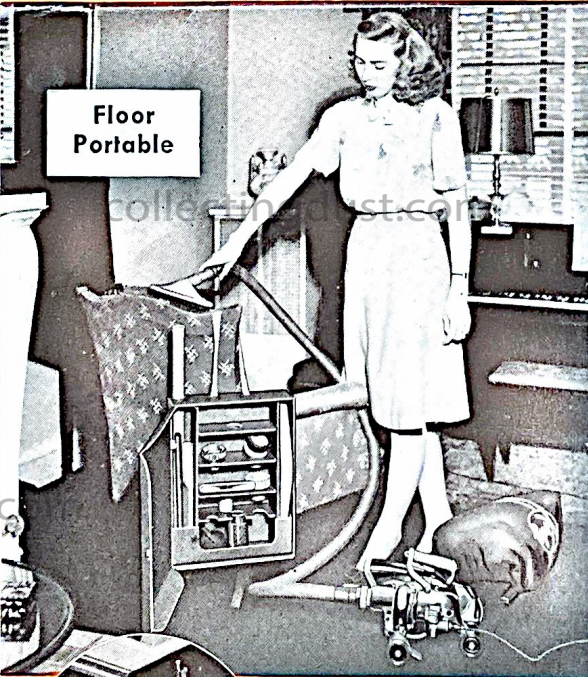

# KIRBY HOME RENOVATION SYSTEM

**Moth and Insect Prevention**

**Duster and Buffer**

**Hand Portable**

**Shoulder Portable**

**Floor Portable**

## Kirby Features

- ★ SANI EM-TOR, does away with messy bag emptying.
- ★ TOE-TOUCH CONTROL, adjusts the rug-cleaner nozzle to the right height for efficient cleaning.
- ★ SAFETY-SWITCH, eliminates danger from moving parts.
- ★ DETACHABLE CORD, eliminates cord troubles.
- ★ ADJUSTABLE FLOODLIGHT, used to spotlight dirt in dark corners or for more general illumination.
- ★ INDESTRUCTIBLE START-STOP SWITCH, does away with switch trouble.
- ★ FLEXIBILITY AND ADAPTABILITY of the various units to accomplish all home renovation tasks.

### EASY TO STORE! READY AT HAND! KIRBY KABINET

...handily convenient in the carrying of tools about the home. The convenient arrangement of tool shelves and slots further aid in making available the right tool at the right time. When through cleaning, close the door of the cabinet and hang out-of-the-way on the inside of a closet door. This unique cabinet makes the entire array of Kirby Units more usable.