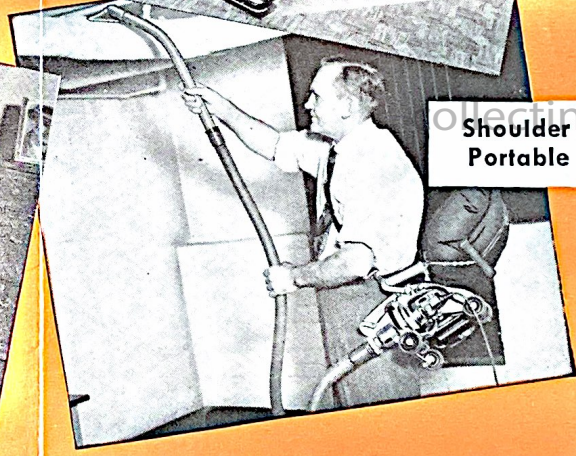

KIRBY HOME RENOVATION SYSTEM

Kirby Features

- ★ SANI EM-TOR, does away with messy bag emptying.
- ★ TOE-TOUCH CONTROL, adjusts the rug-cleaner nozzle to the right height for efficient cleaning.
- ★ SAFETY-SWITCH, eliminates danger from moving parts.
- ★ DETACHABLE CORD, eliminates cord troubles.
- ★ ADJUSTABLE FLOODLIGHT, used to spotlight dirt in dark corners or for more general illumination.
- ★ INDESTRUCTIBLE START-STOP SWITCH, does away with switch trouble.
- ★ FLEXIBILITY AND ADAPTABILITY of the various units to accomplish all home renovation tasks.

EASY TO STORE! READY AT HAND! KIRBY KABINET

...handily convenient in the carrying of tools about the home. The convenient arrangement of tool shelves and slots further aid in making available the right tool at the right time. When through cleaning, close the door of the cabinet and hang out-of-the-way on the inside of a closet door. This unique cabinet makes the entire array of Kirby Units more usable.

★ Exclusively "Kirby"